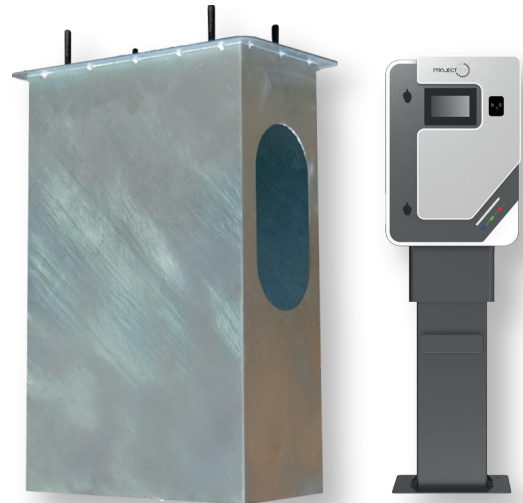

EV-GM40KW-2

Ground Mount 40kW [Compatible With Single Outlet 40kW Charging Models]

Enhance Your EV Charger

Make sure your electric vehicle charge point & mounting pole is securely placed into the ground with the EV-GM40KW-2.

Suitable for single outlet 40kW models, mounted via an EV-FLRSTAND40KW.

*Pictured chargers and floor stand are for illustration purposes only, these are not included with the EV-GM40KW-2, must be bought separately.

Mechanical

Dimension (W/H/D)

480/480/280mm

Weight

TBCKG